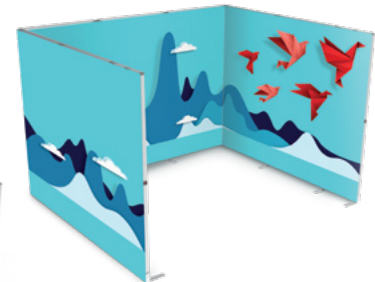

Ancillaries:

x2 Middle Full Feet **FF-MFF**

Exhibition Shell Scheme 3M(W) x 2M(H) x 2.5M(D)

Dimensions: 3000mm x 2007mm x 2542mm

Frames:

x7 1000 x 2000mm (includes x6 Feet FF-FF) **FF-100X200**

x2 1000 x 500mm (2 pack) **FF-100X50**

Graphics:

x2 3000 x 2000mm Graphic (Front and Back) **G-FF-300X200-PS/BB**

x4 2500 x 2000mm Graphic (Front and Back) **G-FF-200X250-PS/BB**

Ancillaries:

x6 2 Way Connectors **FF-2WC**

x1 Half Feet Kit **FF-SHF**

x1 90 Left Inside Corner Kit **FF-90LIC**

x1 90 Right Inside Corner Kit **FF-90RIC**

x6 Middle Half Foot **FF-HFM**

x2 Middle Full Feet **FF-MFF**

Exhibition Stand 5M(W) x 2.4M(H) x 2M(D)

Dimensions: 3000mm x 2007mm x 2542mm