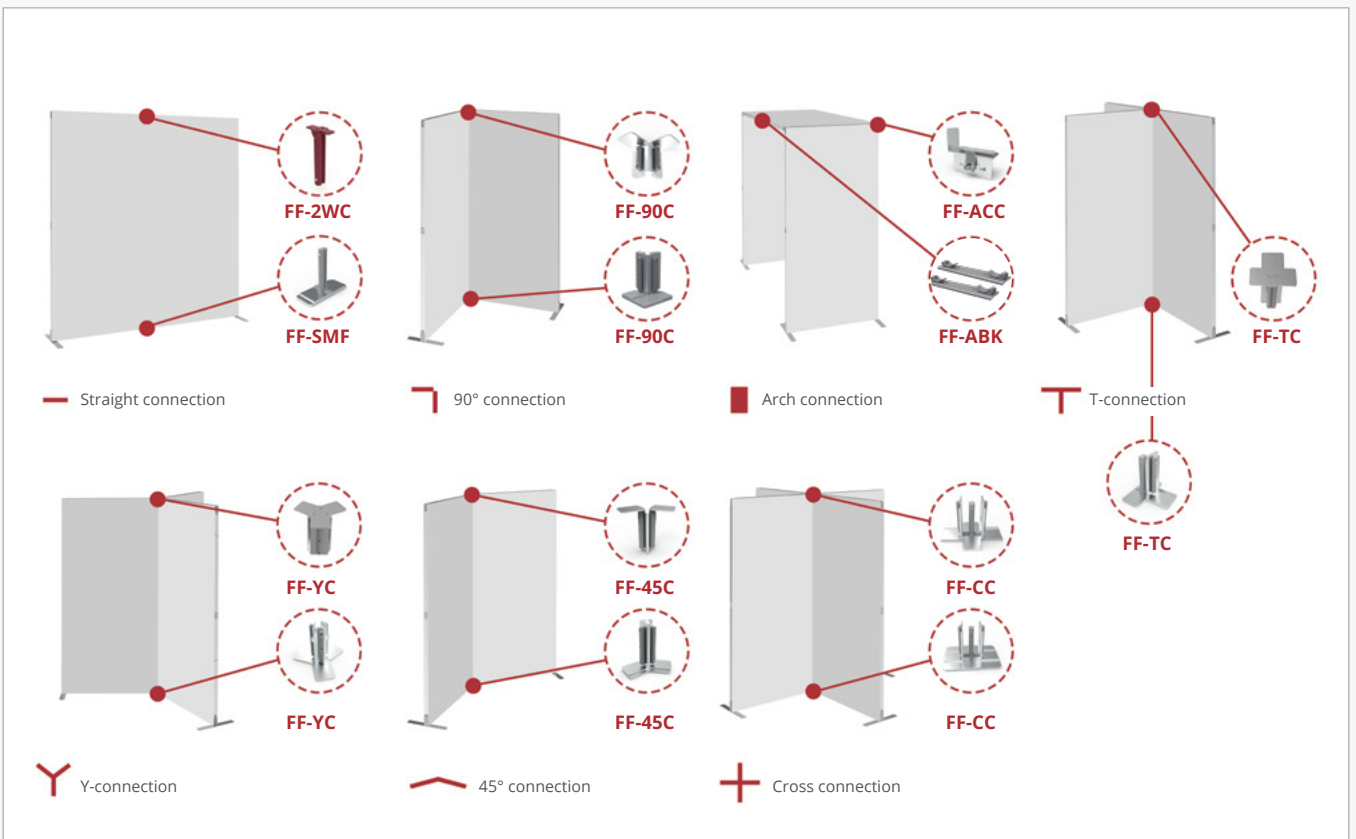

Specification Sheet – Connectors

45° Connector Kit (FF-45C)

90° Connector Kit (FF-90C)

90° Middle Connector Kit (FF-90MIC)

90° Left Inside Connector Kit (FF-90LIC)

90° Right Inside Connector Kit (FF-90RIC)

Arch Connector Kit (FF-ACC)

Arch Brace Kit (Coming Soon) (FF-ABK)

Cross Connector Kit (FF-CC)

T-Shape Connector Kit (FF-TC)

Y Shape Connector Kit (FF-YC)

2-Way Connector (FF-2WC)

4-Way Connector (FF-4WC)

Specification Sheet – Feet and Lighting

Full Foot (FF-FF)

Middle Full Foot (FF-MFF)

Half Middle Foot (FF-HFM)

Small Middle Foot (FF-SMF)

Side Half Feet (Pair) (FF-SHF)

LED Exhibition Light (pair)
(LED-EXHIB-ARM-BDLK)

x2

Specification Sheet – Counter

Internal Bag	1090mm x 170mm x 460mm
Load bearing	60kg
Shelf bearing	10kg

Constructing your ideal display stand has never been easier with **FASTFRAME™**. Simply review the space you are looking to dress, and select your frames, graphics and ancillaries required to create an eye-catching display backwall or exhibition stand in minutes. Add a counter to your meet and greet area for that friendly front of house experience.