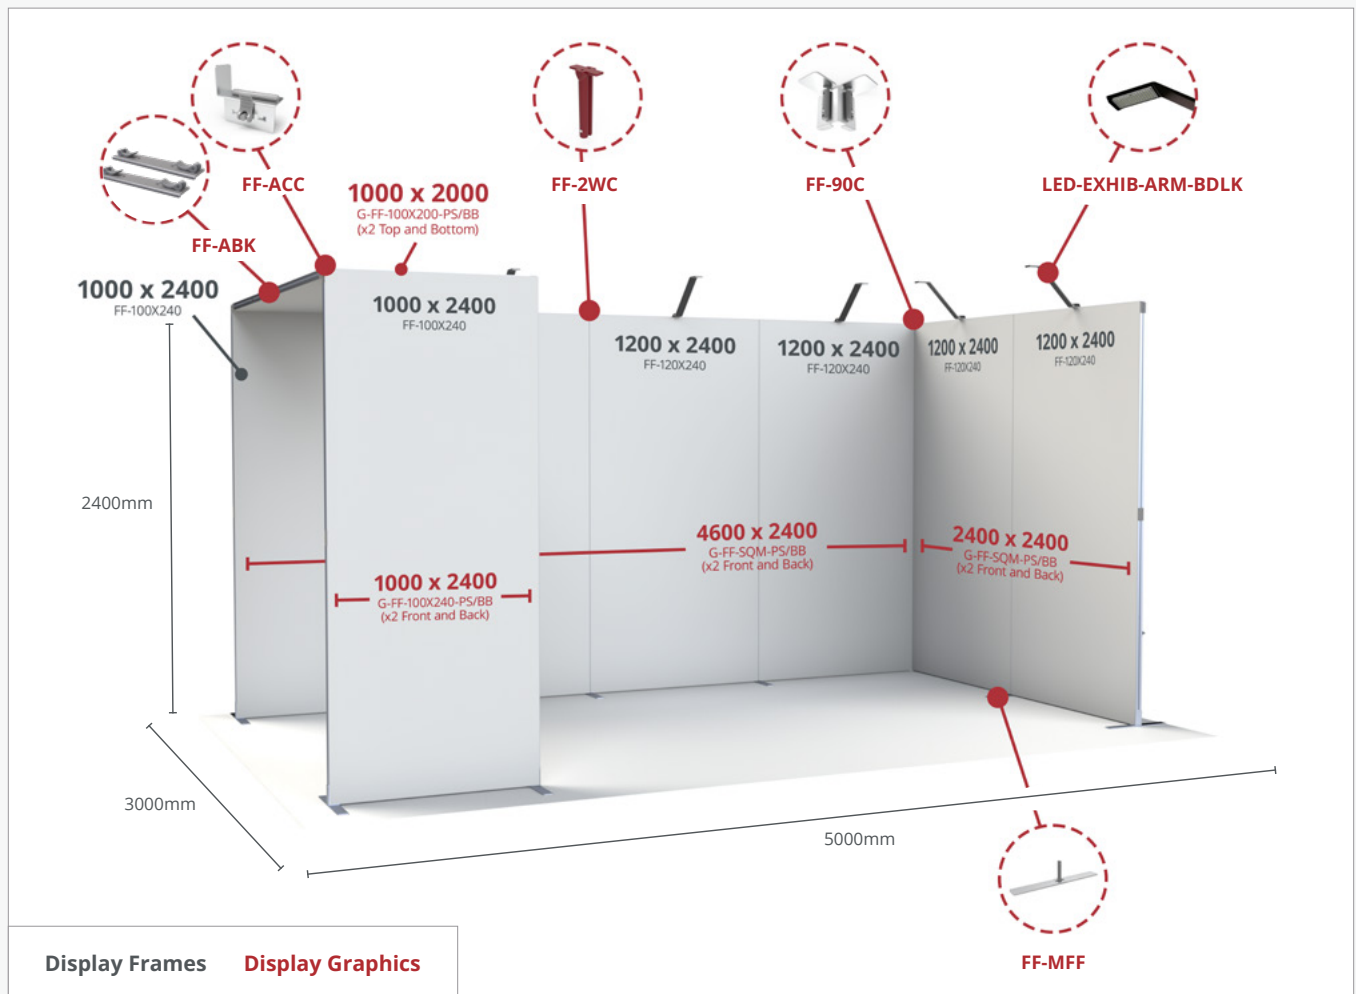

Internal Bag	1090mm x 170mm x 460mm
Load bearing	60kg
Shelf bearing	10kg

Constructing your ideal display stand has never been easier with **FASTFRAME™**. Simply review the space you are looking to dress, and select your frames, graphics and ancillaries required to create an eye-catching display backwall or exhibition stand in minutes. Add a counter to your meet and greet area for that friendly front of house experience.

Specification Sheet – 15m² Exhibition Stand

	Product	Width	Height	Depth	Product code	Quantity
Frames	FASTFRAME™ 1000 X 2000MM	1004mm	2007mm	400mm	FF-100X200	1
	FASTFRAME™ 1000 X 2400MM	1004mm	2407mm	400mm	FF-100X240	3
	FASTFRAME™ 1200 X 2400MM	1204mm	2407mm	400mm	FF-120X240	5
	FASTFRAME™ COUNTER	1020mm	1020mm	410mm	FF-COUNTER-BLK	1
Graphics	FASTFRAME™ 1000 X 2000MM GRAPHIC	1000mm	2000mm		G-FF-100X200-PS/BB	2
	FASTFRAME™ 1000 X 2400MM GRAPHIC	1000mm	2400mm		G-FF-100X240-PS/BB	4
	FASTFRAME™ 2400 X 2400MM GRAPHIC	2400mm	2400mm		G-FF-240X240-PS/BB	2
	FASTFRAME™ 4600 X 2400MM GRAPHIC	4600mm	2400mm		G-FF-SQM-PS/BB	2
	FASTFRAME™ COUNTER GRAPHIC	1750mm	1040mm		G-FF-COUNTER-PS/BB	1
Connectors, Lighting and Feet	FASTFRAME™ 90 DEGREE CONNECTOR KIT	81.5mm	60.7mm	81.5mm	FF-90C	2
	FASTFRAME™ TWO-WAY CONNECTOR	41mm	82mm	21mm	FF-2WC	4
	FASTFRAME™ ARCH KIT	90mm	105mm	60mm	FF-ACC	1
	FASTFRAME™ ARCH BRACE KIT	171mm	42mm	7mm	FF-ABK	1
	FASTFRAME™ LED EXHIBITION LIGHTS (5)	50mm	455mm	55mm	LED-EXHIB-ARM-BDLK	3
	FASTFRAME™ MIDDLE FULL FOOT (4)	50mm	89mm	400mm	FF-MFF	4

Display Backwall 3M(W) x 2M(H)

Dimensions: 3004mm x 2007mm x 400mm

Frames:

x3 1000 x 2000mm (includes x6 Feet FF-FF) **FF-100X200**

Graphics:

x2 3000 x 2000mm Graphic (Front and Back) **G-FF-300X200-PS/BB**

x1 90 Left Inside Corner Kit **FF-90LIC**

x1 90 Right Inside Corner Kit **FF-90RIC**

x6 Middle Half Foot **FF-HFM**

x2 Middle Full Feet **FF-MFF**

Exhibition Stand 5M(W) x 2.4M(H) x 2M(D)

Dimensions: 3000mm x 2007mm x 2542mm