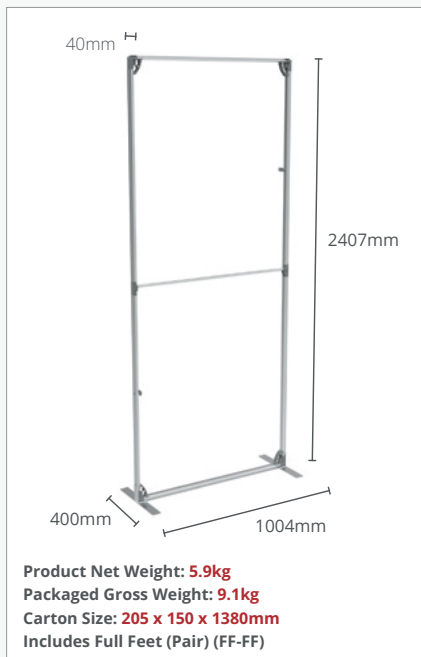

FASTFRAME™

SPECIFICATION SHEET

THE COMPLETE
SOLUTION

PRINT | PROMOTIONAL | DESIGN

FASTFRAME™ 1000x500 - 2 Pack

Product code: **FF-100X50**
 Assembled dimensions: **1000mm x 500mm x 40mm**
 Graphic code: **G-FF-100x50PS/BB**

FASTFRAME™ 1000x1000 - 2 Pack

Product code: **FF-100X100**
 Assembled dimensions: **1000mm x 1000mm x 40mm**
 Graphic code: **G-FF-100X100-PS/BB**

FASTFRAME™ 1000x2000

Product code: **FF-100X200**
 Assembled dimensions: **1004mm x 2007mm x 400mm**
 Graphics code: **G-FF-100X200-PS/BB**

FASTFRAME™ 1000x2400

Product code: **FF-100X240**
 Assembled dimensions: **1004mm x 2407mm x 400mm**
 Graphics code: **G-FF-100X240-PS/BB**

FASTFRAME™ 1200x2400

Product code: **FF-120X240**
 Assembled dimensions: **1204mm x 2407mm x 400mm**
 Graphics code: **G-FF-120X240-PS/BB**

x1 90 Left Inside Corner Kit **FF-90LIC**

x1 90 Right Inside Corner Kit **FF-90RIC**

x6 Middle Half Foot **FF-HFM**

x2 Middle Full Feet **FF-MFF**

Exhibition Stand 5M(W) x 2.4M(H) x 2M(D)

Dimensions: 3000mm x 2007mm x 2542mm