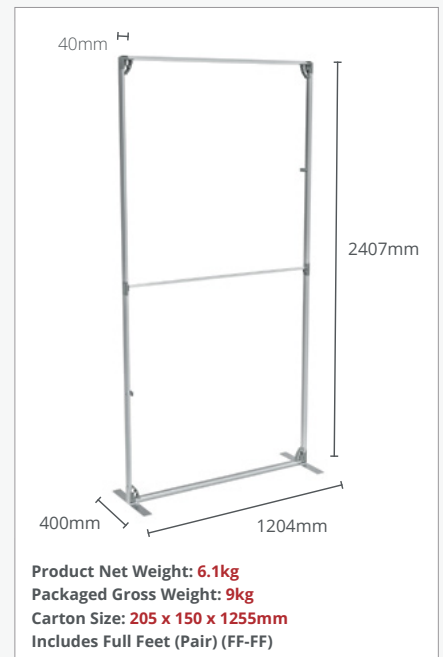

FASTFRAME™

SPECIFICATION SHEET

THE COMPLETE
SOLUTION

PRINT | PROMOTIONAL | DESIGN

FASTFRAME™ 1000x500 - 2 Pack

Product code: **FF-100X50**
 Assembled dimensions: **1000mm x 500mm x 40mm**
 Graphic code: **G-FF-100x50PS/BB**

FASTFRAME™ 1000x1000 - 2 Pack

Product code: **FF-100X100**
 Assembled dimensions: **1000mm x 1000mm x 40mm**
 Graphic code: **G-FF-100X100-PS/BB**

FASTFRAME™ 1000x2000

Product code: **FF-100X200**
 Assembled dimensions: **1004mm x 2007mm x 400mm**
 Graphics code: **G-FF-100X200-PS/BB**

FASTFRAME™ 1000x2400

Product code: **FF-100X240**
 Assembled dimensions: **1004mm x 2407mm x 400mm**
 Graphics code: **G-FF-100X240-PS/BB**

FASTFRAME™ 1200x2400

Product code: **FF-120X240**
 Assembled dimensions: **1204mm x 2407mm x 400mm**
 Graphics code: **G-FF-120X240-PS/BB**

x1 90 Left Inside Corner Kit **FF-90LIC**

x1 90 Right Inside Corner Kit **FF-90RIC**

x6 Middle Half Foot **FF-HFM**

x2 Middle Full Feet **FF-MFF**

Exhibition Stand 5M(W) x 2.4M(H) x 2M(D)

Dimensions: 3000mm x 2007mm x 2542mm