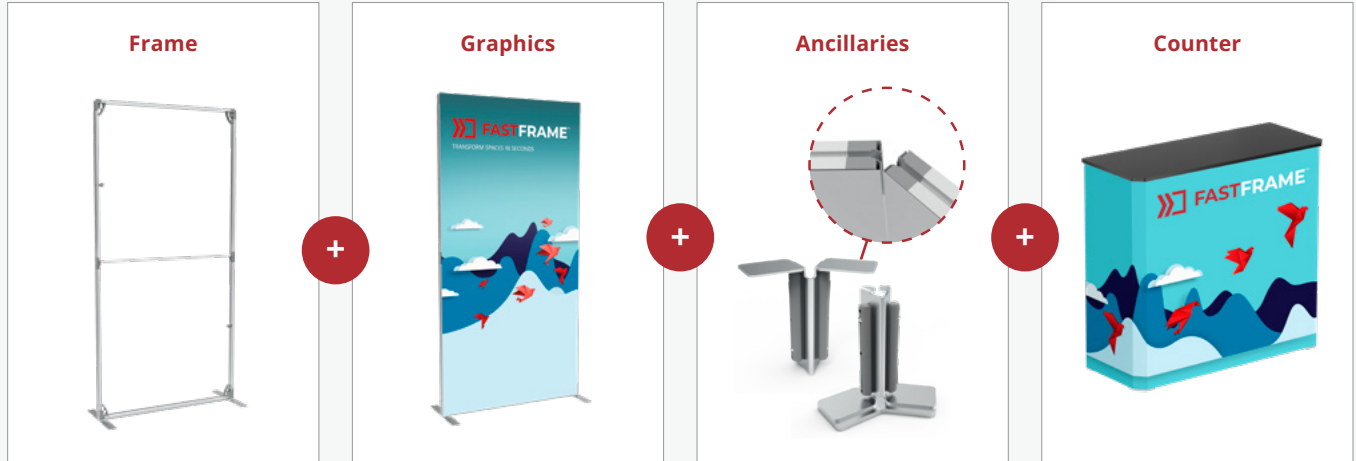

Front of the Counter

Back of the Counter

COMING SOON

Counter Carry Bag

FASTFRAME™ Counter

Product code: **FF-COUNTER-BLK**

Graphics code: **G-FF-COUNTER-PS/BB**

Weight	16.03kg
Assembled size	1020mm x 1020mm x 410mm
Wheeled bag	1160mm x 175mm x 460mm

Internal Bag	1090mm x 170mm x 460mm
Load bearing	60kg
Shelf bearing	10kg

Constructing your ideal display stand has never been easier with **FASTFRAME™**. Simply review the space you are looking to dress, and select your frames, graphics and ancillaries required to create an eye-catching display backwall or exhibition stand in minutes. Add a counter to your meet and greet area for that friendly front of house experience.