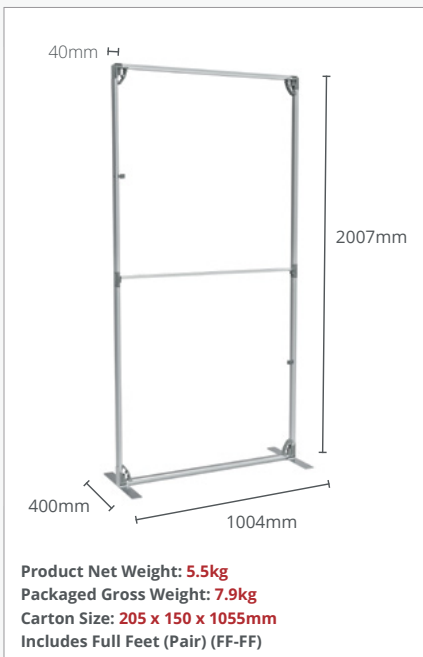

FASTFRAME™

SPECIFICATION SHEET

THE COMPLETE
SOLUTION

PRINT | PROMOTIONAL | DESIGN

FASTFRAME™ 1000x500 - 2 Pack

Product code: **FF-100X50**
 Assembled dimensions: **1000mm x 500mm x 40mm**
 Graphic code: **G-FF-100x50PS/BB**

FASTFRAME™ 1000x1000 - 2 Pack

Product code: **FF-100X100**
 Assembled dimensions: **1000mm x 1000mm x 40mm**
 Graphic code: **G-FF-100X100-PS/BB**

FASTFRAME™ 1000x2000

Product code: **FF-100X200**
 Assembled dimensions: **1004mm x 2007mm x 400mm**
 Graphics code: **G-FF-100X200-PS/BB**

FASTFRAME™ 1000x2400

Product code: **FF-100X240**
 Assembled dimensions: **1004mm x 2407mm x 400mm**
 Graphics code: **G-FF-100X240-PS/BB**

FASTFRAME™ 1200x2400

Product code: **FF-120X240**
 Assembled dimensions: **1204mm x 2407mm x 400mm**
 Graphics code: **G-FF-120X240-PS/BB**

x1 90 Left Inside Corner Kit **FF-90LIC**

x1 90 Right Inside Corner Kit **FF-90RIC**

x6 Middle Half Foot **FF-HFM**

x2 Middle Full Feet **FF-MFF**

Exhibition Stand 5M(W) x 2.4M(H) x 2M(D)

Dimensions: 3000mm x 2007mm x 2542mm