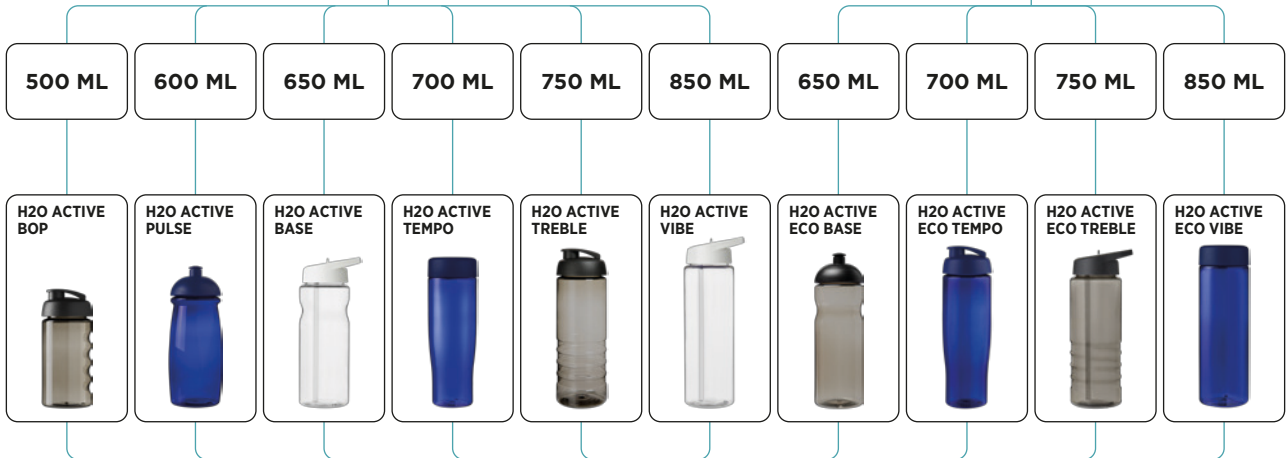

SIMPLE STEPS TO YOUR PERFECT BOTTLE...

HIGH GLOSS PET

RECYCLED PET

**CHOICE OF FOUR LIDS:
SPOUT, FLIP, DOME OR SCREW CAP**

THEN CHOOSE YOUR COLOURS...

BOTTLE COLOURS:

- **BOP**: Blue, Grey, White, Green, Purple
- **PULSE**: Blue, White, Orange, Red, Yellow
- **BASE**: Aqua, Black, Blue, Grey, White, Green, Orange, Pink, Purple, Red, White
- **TEMPO**: Aqua, Black, Blue, White, Green, Pink, Purple
- **TREBLE**: Grey, White
- **VIBE**: Blue, Grey, White

ECO BASE: Blue, Grey, NEW (Orange), NEW (Purple), NEW (Red)

ECO TEMPO: Blue, Grey

ECO TREBLE: NEW (Blue), NEW (Grey), NEW (Red)

ECO VIBE: NEW (Blue), NEW (Grey), NEW (Red)

OCTAVE: Blue, Grey, White, Red

TRITAN BASE: Blue, Grey, White, Red

LID COLOURS:

- Aqua 7466, Black 288, Blue 7481, Green 445, Lime 380
- Orange 158, Pink 225, Purple 2077, Red 2035, White 120, Yellow

* Grey not available for Dome lid.

& MIX & MATCH