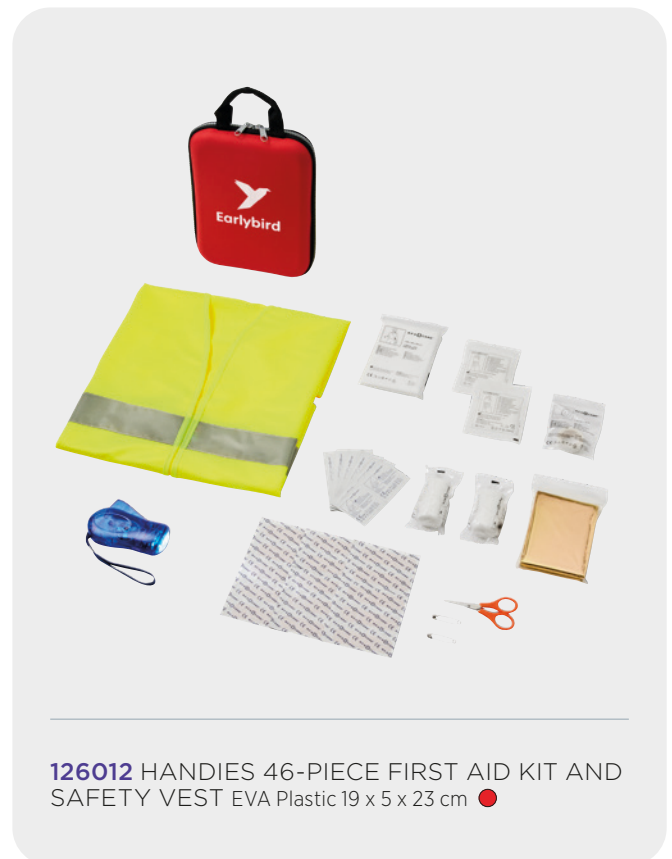

544809 SOLFEE WOODEN
SQUARES BRAIN TEASER
WITH POUCH
Wood 4.5 x 4.5 x 4.5 cm ●

122009 VALDEMAR 16-PIECE FIRST AID KEYRING POUCH 420D of Polyester 9.5 x 2.5 x 6 cm ●●●●●

102040 SAVE-ME 19-PIECE FIRST AID KIT 70D of Nylon 14.5 x 4 x 10 cm ●