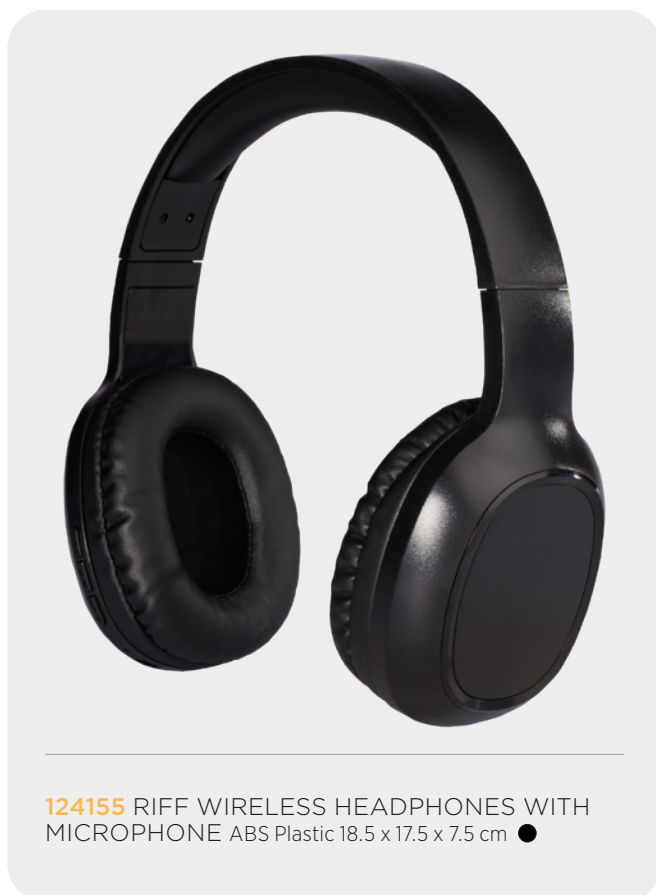

TEKIÖ

124284 ANTON ADVANCED ENC EARBUDS
ABS Plastic 5.8 x 4.7 x 2.6 cm ○

124160 BRAAVOS 2 TRUE WIRELESS AUTO PAIR
EARBUDS ABS Plastic 7.36 x 3.97 x 8.54 cm ○●

124253 BRAAVOS MINI TWS EARBUDS
ABS Plastic 5 x 2.2 x 3.8 cm ●