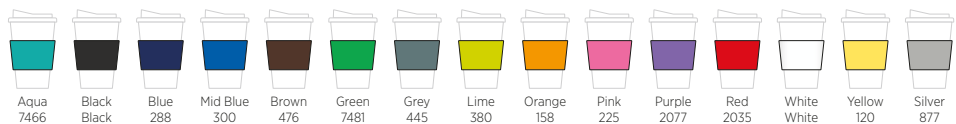

350 ML DOUBLE-WALL,
AIR-INSULATED, SCREW-FIX LID

& MIX & MATCH

For many of our Americano Models, you can mix and match the colours to create your perfect combination...

Lid colours

Grip colours

(Tyre grip available in black only)

Tumbler colours

(Americano Cortado available in clear only)

Americano® ①

210001 AMERICANO® 350 ML INSULATED TUMBLER

PP Plastic Ø 9.5 x 15.5 cm

Americano® ②
BRITE

210003 BRITE-AMERICANO® 350 ML INSULATED TUMBLER