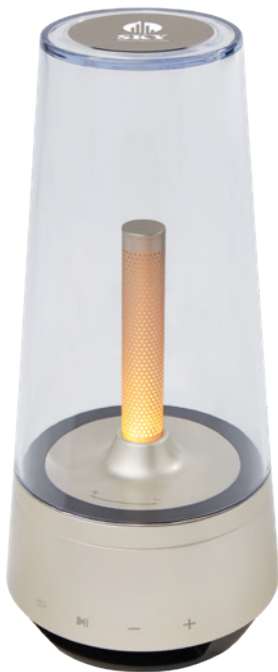

TEKIŌ

124239 HYBRID SMART WIRELESS CHARGER ABS Plastic, Aluminium 119 x 119 x 20.5 cm ●

TEKIŌ

124236 HYBRID CONFERENCE SPEAKER ABS Plastic 12.2 x 12.2 x 4 cm ●

TEKIŌ

124280 HYBRID AMBIANCE SPEAKER ABS Plastic 12.9 x 10.9 x 22.6 cm ○