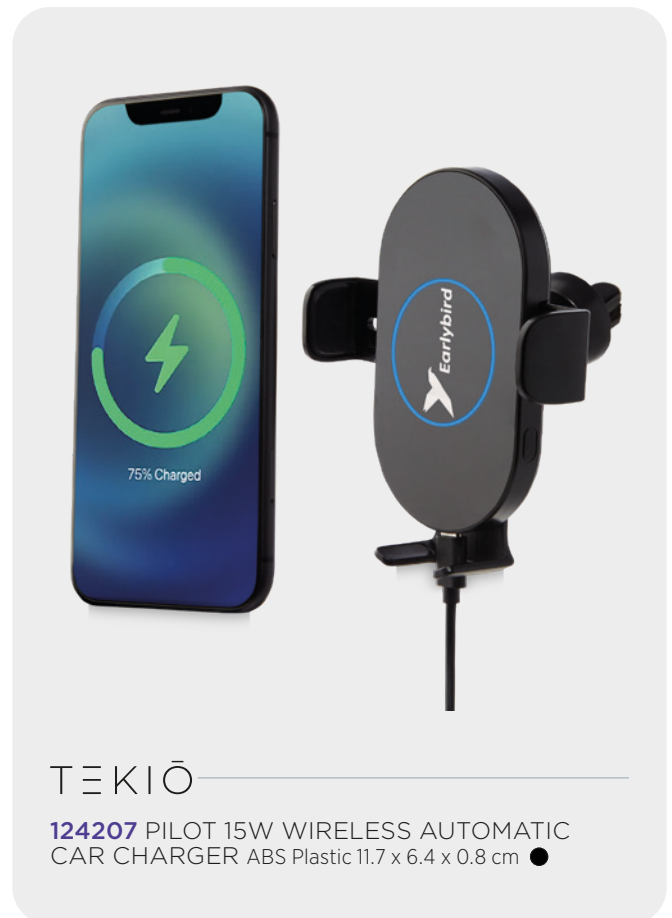

122006 ALEXANDER 30-PIECE FIRST AID WATERPROOF BAG Tarpaulin Ø12 x 28 cm ○

TEKIÖ

124259 PILOT DUAL 55W USB-C/USB-A CAR CHARGER Aluminium, ABS Plastic 2.9 x 2.9 x 6.9 cm ●

TEKIÖ

124205 MAGCLICK 10W WIRELESS MAGNETIC CAR CHARGER ABS Plastic 8.4 x 5.8 x 4 cm ●